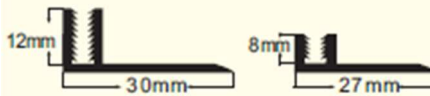

Harbinger™

NOSING AND TRANSITION

CONTRACT SERIES 2.0MM
ESSENTIALS SERIES 3.0MM

CRAFTSMAN SERIES 3.0MM
THE QUIET ZONE 4.5MM

Square Nosing
Flush or Overlap
1.97" W x 1.97" H x 94.5"L

CLICK ARTISAN 5.0MM **CLICK ERVP 5.5MM**

Flush Square Nosing
3.23"W x 1.38" H x 94.5"L

CLICK WPC 7.5MM

Flush Square Nosing
3.23"W x 1.38" H x 94.5"L

Harbinger™

NOSING AND TRANSITION

Reducer
2" W x 94.5"L
Suitable for all SKUs

Includes:
8mm shallow track transition up to 10mm
10mm deep track to transition up to 15mm

T-Mould
1.57" W x 94.5"L
Suitable for all SKUs

Includes:
8mm shallow track transition up to 10mm
10mm deep track to transition up to 15mm

Adhere with LePage PL Premium or LePage PL 400 adhesive or equivalent.