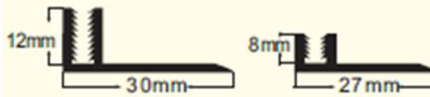

Harbinger™

NOSING AND TRANSITION

CONTRACT SERIES 2.0MM
ESSENTIALS SERIES 3.0MM

CRAFTSMAN SERIES 3.0MM
THE QUIET ZONE 4.5MM

Square Nosing
Flush or Overlap
1.97" W x 1.97" H x 94.5"L

CLICK ARTISAN 5.0MM **CLICK ERVP 5.5MM**

Flush Square Nosing
3.23"W x 1.38" H x 94.5"L

CLICK WPC 7.5MM

Flush Square Nosing
3.23"W x 1.38" H x 94.5"L

Harbinger™

NOSING AND TRANSITION

Reducer
2" W x 94.5"L
Suitable for all SKUs

Includes:
8mm shallow track transition up to 10mm
10mm deep track to transition up to 15mm

T-Mould
1.57" W x 94.5"L
Suitable for all SKUs

Includes:
8mm shallow track transition up to 10mm
10mm deep track to transition up to 15mm

Adhere with LePage PL Premium or LePage PL 400 adhesive or equivalent.