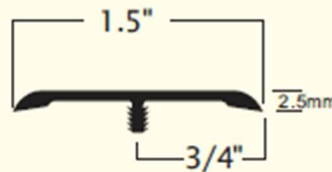

Harbinger™

NOSING AND TRANSITION

CONTRACT SERIES 2.0MM
ESSENTIALS SERIES 3.0MM

CRAFTSMAN SERIES 3.0MM
THE QUIET ZONE 4.5MM

Square Nosing
Flush or Overlap
1.97" W x 1.97" H x 94.5"L

CLICK ARTISAN 5.0MM **CLICK ERVP 5.5MM**

Flush Square Nosing
3.23"W x 1.38" H x 94.5"L

CLICK WPC 7.5MM

Flush Square Nosing
3.23"W x 1.38" H x 94.5"L

Harbinger™

NOSING AND TRANSITION

Reducer
2" W x 94.5"L
Suitable for all SKUs

Includes:
8mm shallow track transition up to 10mm
10mm deep track to transition up to 15mm

T-Mould
1.57" W x 94.5"L
Suitable for all SKUs

Includes:
8mm shallow track transition up to 10mm
10mm deep track to transition up to 15mm

Adhere with LePage PL Premium or LePage PL 400 adhesive or equivalent.