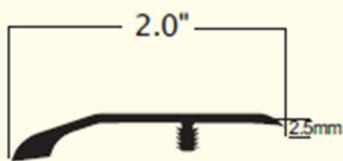

Harbinger™

NOSING AND TRANSITION

CONTRACT SERIES 2.0MM
ESSENTIALS SERIES 3.0MM

CRAFTSMAN SERIES 3.0MM
THE QUIET ZONE 4.5MM

Square Nosing
Flush or Overlap
1.97" W x 1.97" H x 94.5"L

CLICK ARTISAN 5.0MM **CLICK ERVP 5.5MM**

Flush Square Nosing
3.23"W x 1.38" H x 94.5"L

CLICK WPC 7.5MM

Flush Square Nosing
3.23"W x 1.38" H x 94.5"L

Harbinger™

NOSING AND TRANSITION

Reducer
2" W x 94.5"L
Suitable for all SKUs

Includes:
8mm shallow track transition up to 10mm
10mm deep track to transition up to 15mm

T-Mould
1.57" W x 94.5"L
Suitable for all SKUs

Includes:
8mm shallow track transition up to 10mm
10mm deep track to transition up to 15mm

Adhere with LePage PL Premium or LePage PL 400 adhesive or equivalent.